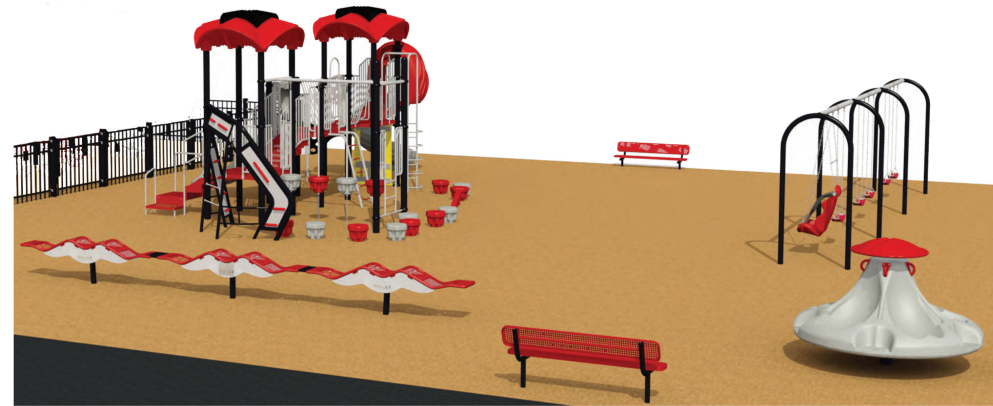

Accepted by:

MILLBURN SCHOOL 5-9 Playground

Millburn IL

2018

POSTS	Black
Railings	Grey
Decks	Red
Slides	Grey
Roofs	Red/Black
Pods	Red/Grey alternating
Panels	Black/White
Bench	Red Seat/Black Frame

MILLBURN SCHOOL Pre-k Playground

Millburn IL

2018

- Buddy Bench: Red-Seat & Back Black-Posts
- TenSpin: Red-Base Gray-Spinner & Handles
- Posts: Black
- PVC Platforms & Stairs: Red
- Roof: Red & Black
- Slide: Gray
- Accent & Safety Rails: Silver
- Play Panels: Red
- Accent Climber: Silver
- Honeycomb Climber: Red
- Bumper Ladder: Red & White
- Bongo Pods: Red
- Fence: Black

**FOR KIDS
AGES
2-5
YEARS**

- 2-5 Playground Structure
- Roof for Shade
- Variety of climbers for different abilities
- TenSpin for 10 users
- 6' Buddy Bench
- bongo steppers