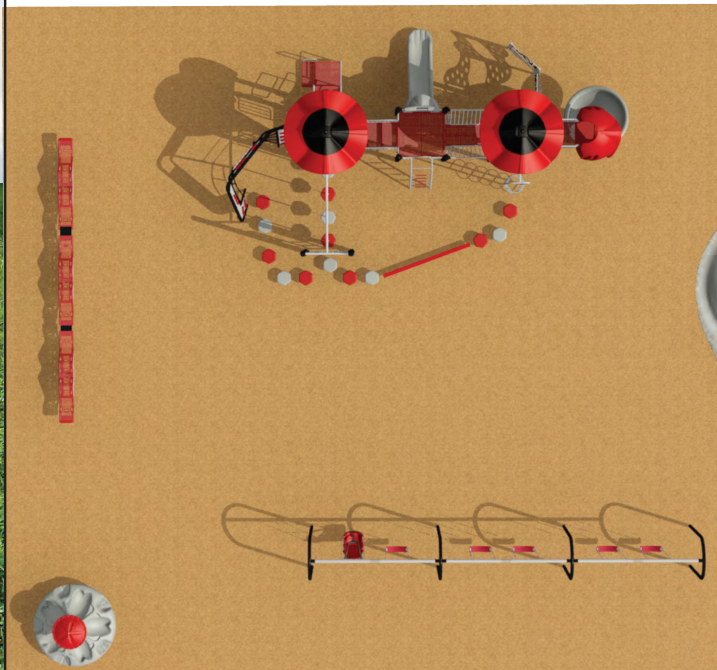

Accepted by:

MILLBURN SCHOOL 5-9 Playground

Millburn IL

2018

POSTS	Black
Railings	Grey
Decks	Red
Slides	Grey
Roofs	Red/Black
Pods	Red/Grey alternating
Panels	Black/White
Bench	Red Seat/Black Frame

MILLBURN SCHOOL Pre-k Playground

Millburn IL

2018

- Buddy Bench: Red-Seat & Back Black-Posts
- TenSpin: Red-Base Gray-Spinner & Handles
- Posts: Black
- PVC Platforms & Stairs: Red
- Roof: Red & Black
- Slide: Gray
- Accent & Safety Rails: Silver
- Play Panels: Red
- Accent Climber: Silver
- Honeycomb Climber: Red
- Bumper Ladder: Red & White
- Bongo Pods: Red
- Fence: Black